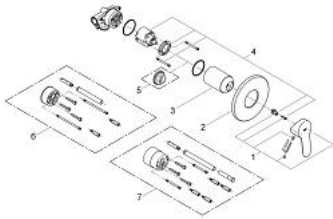

## 29 040 000 BAUEDGE SINGLE-LEVER SHOWER MIXER

### PRODUCT DESCRIPTION

- Colour: chrome
- concealed installation
- Consisting of:
- Set for final installation
- rough-in set (32 962 000)
- Metal lever
- GROHE SmoothControl 46 mm ceramic cartridge
- GROHE LongLife finish
- Adjustable flow rate limiter
- Escutcheon- and shaft-sealing
- Optional temperature limiter

### SPARE PARTS, December 2009 – now

- 1: Lever (Spare part-nr. 46698000)
- 2: Escutcheon (Spare part-nr. 46773000)
- 3: Cap (Spare part-nr. 09038000)
- 4: Cartridge (Spare part-nr. 46048000)
- 5: Temperature limiter (Spare part-nr. 46308000)\*
- 6: <strong>Extension set</strong> (Spare part-nr. 46191000)\*
- 7: <strong>Extension set</strong> (Spare part-nr. 46343000)\*