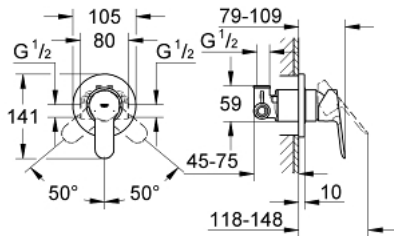

## 29 040 000 BAUEDGE SINGLE-LEVER SHOWER MIXER

### PRODUCT DESCRIPTION

- Colour: chrome
- concealed installation
- Consisting of:
- Set for final installation
- rough-in set (32 962 000)
- Metal lever
- GROHE SmoothControl 46 mm ceramic cartridge
- GROHE LongLife finish
- Adjustable flow rate limiter
- Escutcheon- and shaft-sealing
- Optional temperature limiter

### SPARE PARTS, December 2009 – now

- 1: Lever (Spare part-nr. 46698000)
- 2: Escutcheon (Spare part-nr. 46773000)
- 3: Cap (Spare part-nr. 09038000)
- 4: Cartridge (Spare part-nr. 46048000)
- 5: Temperature limiter (Spare part-nr. 46308000)\*
- 6: <strong>Extension set</strong> (Spare part-nr. 46191000)\*
- 7: <strong>Extension set</strong> (Spare part-nr. 46343000)\*