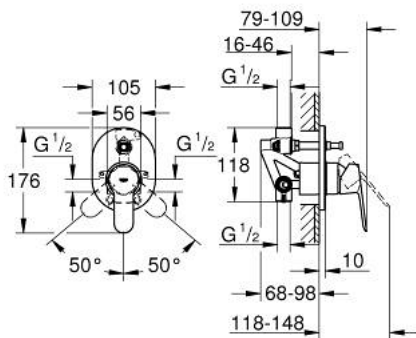

## 29 039 000 BAUEDGE SINGLE-LEVER BATH MIXER

### PRODUCT DESCRIPTION

- Colour: chrome
- concealed installation
- Consisting of:
  - Set for final installation
  - rough-in set (32 963 000)
- Metal lever
- GROHE SmoothControl 46 mm ceramic cartridge
- GROHE LongLife finish
- Adjustable flow rate limiter
- Automatic diverter: bath/shower
- Escutcheon- and shaft-sealing
- Optional temperature limiter

### SPARE PARTS, December 2009 – now

- 1: Lever (Spare part-nr. 46698000)
  - 2: Escutcheon (Spare part-nr. 46772000)
  - 3: Cap (Spare part-nr. 09038000)
  - 4: Cartridge (Spare part-nr. 46048000)
  - 5: 3-Way Diverter Valve & Trim (Spare part-nr. 46737000)
  - 6: Temperature limiter (Spare part-nr. 46308000)\*
  - 7: <strong>Extension set</strong> (Spare part-nr. 46191000)\*
  - 8: <strong>Extension set</strong> (Spare part-nr. 46343000)\*
- \* Optional accessories