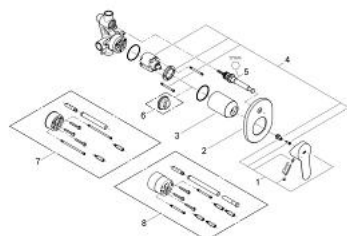

## 29 039 000 BAUEDGE SINGLE-LEVER BATH MIXER

### PRODUCT DESCRIPTION

- Colour: chrome
- concealed installation
- Consisting of:
  - Set for final installation
  - rough-in set (32 963 000)
- Metal lever
- GROHE SmoothControl 46 mm ceramic cartridge
- GROHE LongLife finish
- Adjustable flow rate limiter
- Automatic diverter: bath/shower
- Escutcheon- and shaft-sealing
- Optional temperature limiter

### SPARE PARTS, December 2009 – now

- 1: Lever (Spare part-nr. 46698000)
  - 2: Escutcheon (Spare part-nr. 46772000)
  - 3: Cap (Spare part-nr. 09038000)
  - 4: Cartridge (Spare part-nr. 46048000)
  - 5: 3-Way Diverter Valve & Trim (Spare part-nr. 46737000)
  - 6: Temperature limiter (Spare part-nr. 46308000)\*
  - 7: <strong>Extension set</strong> (Spare part-nr. 46191000)\*
  - 8: <strong>Extension set</strong> (Spare part-nr. 46343000)\*
- \* Optional accessories