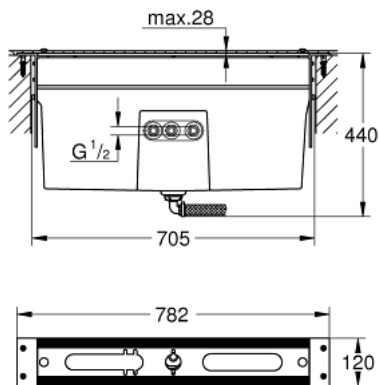

29 037 001 **FOUR/FIVE-HOLE BATH COMBINATION (OPTIONAL)**

PRODUCT DESCRIPTION

- baseframe for installation under tiled surround
- Consisting of:
 - base frame
 - drainage box with integrated outlet for splash water
 - caps to cover screw fixations always come in chrome color

29 037 001 **FOUR/FIVE-HOLE BATH COMBINATION (OPTIONAL)**

SPARE PARTS, April 2017 – now

1: Support legs (Spare part-nr. 45388000)*

* Optional accessories