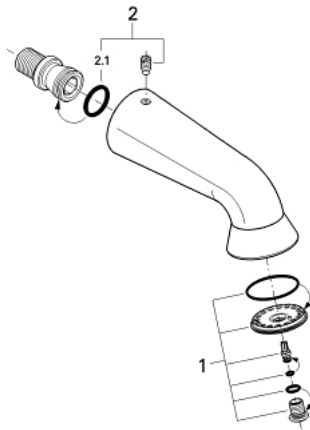

28 948 000 RELEXA PLUS 60 SPORTS HEAD SHOWER 1 SPRAY

PRODUCT DESCRIPTION

- Colour: chrome
- Heavy, casted model
- Theft proof
- connection thread ½"
- Projection 148 mm
- GROHE LongLife finish
- GROHE SpeedClean - effortless limescale removal

28 948 000 RELEXA PLUS 60 SPORTS HEAD SHOWER 1 SPRAY

SPARE PARTS, January 1998 – now

- 1: Spray faceplate (Spare part-nr. 45661XX0)
- 2: Repl. screw with O-ring (Spare part-nr. 45137000)
- 2.1: O-ring (22 x 3mm) (Spare part-nr. 0128400M)