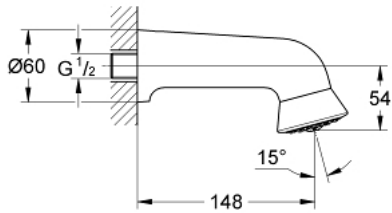

28 948 000 RELEXA PLUS 60 SPORTS HEAD SHOWER 1 SPRAY

PRODUCT DESCRIPTION

- Colour: chrome
- Heavy, casted model
- Theft proof
- connection thread ½"
- Projection 148 mm
- GROHE LongLife finish
- GROHE SpeedClean - effortless limescale removal

28 948 000 RELEXA PLUS 60 SPORTS HEAD SHOWER 1 SPRAY

SPARE PARTS, January 1998 – now

- 1: Spray faceplate (Spare part-nr. 45661XX0)
- 2: Repl. screw with O-ring (Spare part-nr. 45137000)
- 2.1: O-ring (22 x 3mm) (Spare part-nr. 0128400M)