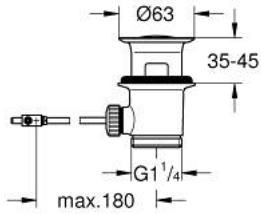

## 28 910 000 1 1/4" WASTE SET

### PRODUCT DESCRIPTION

- Colour: chrome
- for wash basins with overflow
- For bath faucet / bidet fittings
- Complete
- GROHE LongLife finish

## 28 910 000 1 1/4" WASTE SET

**SPARE PARTS**, January 1980 – now

1: Plug (Spare part-nr. 07182000)

2: Eccentric rod (Spare part-nr. 07052000)