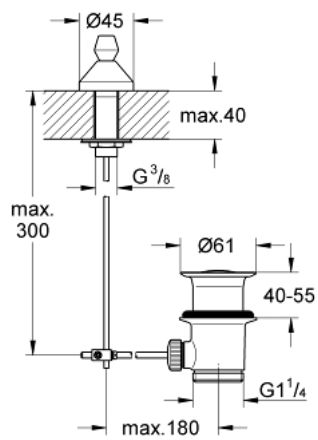

28 900 000 POP-UP 1 1/4" WASTE SET

PRODUCT DESCRIPTION

- Colour: chrome
- for basins
- GROHE LongLife finish

28 900 000 POP-UP 1 1/4" WASTE SET

SPARE PARTS, January 1978 – now

- 1: Pop-up rod (Spare part-nr. 06073000)
- 2: 1 1/4" waste set (Spare part-nr. 28910000)
- 2.1: Plug (Spare part-nr. 07182000)
- 2.2: Eccentric rod (Spare part-nr. 07052000)