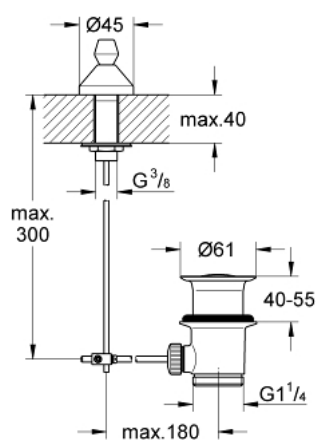

## 28 900 000 POP-UP 1 1/4" WASTE SET

### PRODUCT DESCRIPTION

- Colour: chrome
- for basins
- GROHE LongLife finish

## 28 900 000 POP-UP 1 1/4" WASTE SET

28 900 000

### SPARE PARTS, January 1978 – now

- 1: Pop-up rod (Spare part-nr. 06073000)
- 2: 1 1/4" waste set (Spare part-nr. 28910000)
- 2.1: Plug (Spare part-nr. 07182000)
- 2.2: Eccentric rod (Spare part-nr. 07052000)