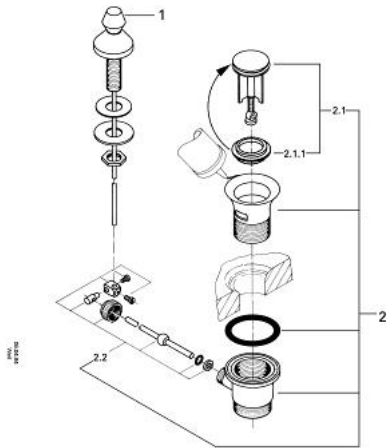

28 900 000 POP-UP 1 1/4" WASTE SET

PRODUCT DESCRIPTION

- Colour: chrome
- for basins
- GROHE LongLife finish

28 900 000 POP-UP 1 1/4" WASTE SET

SPARE PARTS, January 1978 – now

- 1: Pop-up rod (Spare part-nr. 06073000)
- 2: 1 1/4" waste set (Spare part-nr. 28910000)
- 2.1: Plug (Spare part-nr. 07182000)
- 2.2: Eccentric rod (Spare part-nr. 07052000)