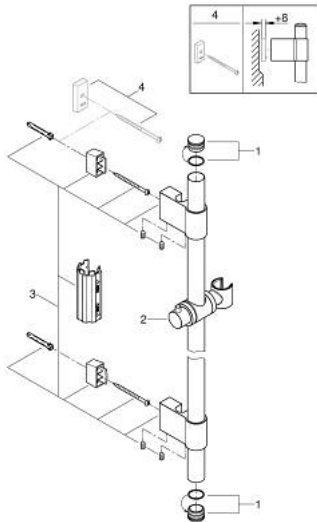

28 819 001 RAINSHOWER SHOWER RAIL, 900 MM

PRODUCT DESCRIPTION

- Colour: chrome
- with wall holders made of metal
- GROHE FastFixation Plus (adjustable distance between wall shower holders for adaption to existing drillings)
- GROHE LongLife finish

28 819 001 RAINSHOWER SHOWER RAIL, 900 MM

SPARE PARTS, October 2016 – now

- 1: Cover cap (Spare part-nr. 45922000)
- 2: Glide element (Spare part-nr. 06765000)
- 3: Shower bar holder (Spare part-nr. 48333000)
- 4: Spacer (Spare part-nr. 45914XE0)*