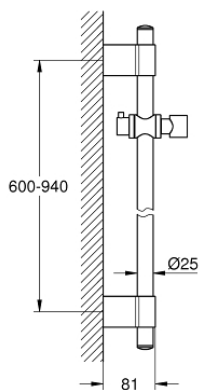

28 819 001 RAINSHOWER SHOWER RAIL, 900 MM

PRODUCT DESCRIPTION

- Colour: chrome
- with wall holders made of metal
- GROHE FastFixation Plus (adjustable distance between wall shower holders for adaption to existing drillings)
- GROHE LongLife finish

28 819 001 RAINSHOWER SHOWER RAIL, 900 MM

SPARE PARTS, October 2016 – now

- 1: Cover cap (Spare part-nr. 45922000)
- 2: Glide element (Spare part-nr. 06765000)
- 3: Shower bar holder (Spare part-nr. 48333000)
- 4: Spacer (Spare part-nr. 45914XE0)*