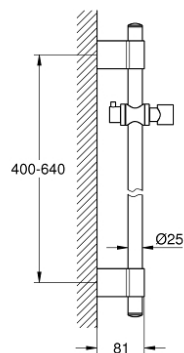

28 797 001 RAINSHOWER SHOWER RAIL, 600 MM

PRODUCT DESCRIPTION

- Colour: chrome
- with wall holders made of metal
- GROHE FastFixation Plus (adjustable distance between wall shower holders for adaption to existing drillings)
- GROHE LongLife finish

28 797 001 RAINSHOWER SHOWER RAIL, 600 MM

SPARE PARTS, October 2016 – now

- 1: Cover cap (Spare part-nr. 45922000)
- 2: Glide element (Spare part-nr. 06765000)
- 3: Shower bar holder (Spare part-nr. 48333000)
- 4: Spacer (Spare part-nr. 45914XE0)*