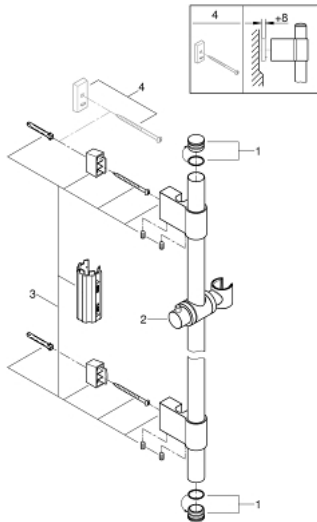

28 797 001 RAINSHOWER SHOWER RAIL, 600 MM

PRODUCT DESCRIPTION

- Colour: chrome
- with wall holders made of metal
- GROHE FastFixation Plus (adjustable distance between wall shower holders for adaption to existing drillings)
- GROHE LongLife finish

28 797 001 RAINSHOWER SHOWER RAIL, 600 MM

SPARE PARTS, October 2016 – now

- 1: Cover cap (Spare part-nr. 45922000)
- 2: Glide element (Spare part-nr. 06765000)
- 3: Shower bar holder (Spare part-nr. 48333000)
- 4: Spacer (Spare part-nr. 45914XE0)*