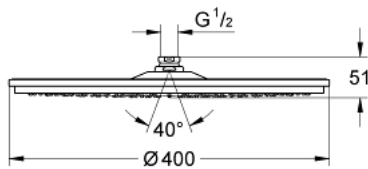

28 778 000 RAINSHOWER COSMOPOLITAN 400 HEAD SHOWER 1 SPRAY

PRODUCT DESCRIPTION

- Colour: chrome
- normal (wide) spray starting at 0.5 bar flow pressure
- maximum flow rate (at 3 bar): 7.5 l/min
- Ø 400 mm
- material: metal
- 20° swivel ball joint ($\pm 20^\circ$)
- connection thread $\frac{1}{2}$ "
- GROHE DreamSpray - perfect flow
- GROHE LongLife finish
- GROHE SpeedClean - effortless limescale removal
- suitable for instantaneous heater
- this head shower should only be used with shower arm 26 146, 28 982, 28 497 or 28 724

28 778 000 **RAINSHOWER COSMOPOLITAN 400 HEAD SHOWER 1 SPRAY**

SPARE PARTS, May 2005 – now

1: Replacement part set (Spare part-nr. 45933000)