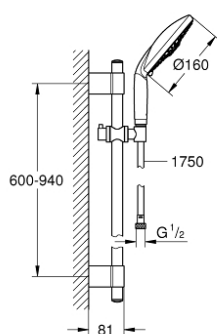

28 770 001 RAINSHOWER CLASSIC 160 SHOWER RAIL SET 4 SPRAYS

PRODUCT DESCRIPTION

- Colour: chrome
- Consisting of:
 - hand shower Classic (28 765 000)
 - shower rail, 900 mm (28 819 001)
 - with wall holders made of metal
 - shower hose Silverflex 1750 mm 1/2" x 1/2" (28 388)
- GROHE LongLife finish
- GROHE FastFixation Plus adjustable distance between brackets for adaption to existing drilling holes
- Inner WaterGuide - inner insulation for surface protection
- TwistStop - to prevent hose from twisting

28 770 001 RAINSHOWER CLASSIC 160 SHOWER RAIL SET 4 SPRAYS

SPARE PARTS, November 2016 – now

- 1: Cover cap (Spare part-nr. 45922000)
 - 2: Glide element (Spare part-nr. 06765000)
 - 3: Shower bar holder (Spare part-nr. 48333000)
 - 4: Dirt strainer (Spare part-nr. 0700200M)
 - 5: Spacer (Spare part-nr. 45914XE0)*
- * Optional accessories