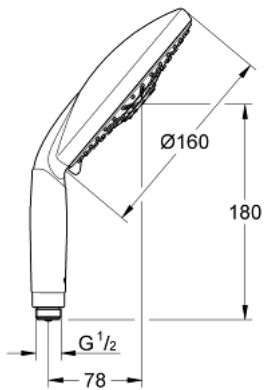

28 765 000 RAINSHOWER CLASSIC 160 HAND SHOWER 4 SPRAYS

PRODUCT DESCRIPTION

- Colour: chrome
- spray patterns: Rain, Jet, Pure, Champagne spray
- GROHE LongLife finish
- GROHE SpeedClean - effortless limescale removal
- Inner WaterGuide - inner insulation for surface protection
- Universal mounting system, fitting all standard shower hoses
- suitable for instantaneous heater
- Minimum flow rate 7.5 l/min.

28 765 000 **RAINSHOWER CLASSIC 160 HAND SHOWER 4 SPRAYS**

SPARE PARTS, April 2005 – now

1: Dirt strainer (Spare part-nr. 0700200M)