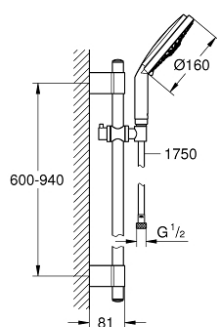

28 763 001 RAINSHOWER COSMOPOLITAN 160 SHOWER RAIL SET 4 SPRAYS

PRODUCT DESCRIPTION

- Colour: chrome
- Consisting of:
 - hand shower Cosmopolitan (28 756 000)
 - shower rail, 900 mm (28 819 001)
 - with wall holders made of metal
 - shower hose Silverflex 1750 mm 1/2" x 1/2" (28 388)
- GROHE LongLife finish
- GROHE FastFixation Plus adjustable distance between brackets for adaption to existing drilling holes
- Inner WaterGuide - inner insulation for surface protection
- TwistStop - to prevent hose from twisting

28 763 001 RAINSHOWER COSMOPOLITAN 160 SHOWER RAIL SET 4 SPRAYS

SPARE PARTS, October 2016 – now

- 1: Cover cap (Spare part-nr. 45922000)
 - 2: Glide element (Spare part-nr. 06765000)
 - 3: Shower bar holder (Spare part-nr. 48333000)
 - 4: Dirt strainer (Spare part-nr. 0700200M)
 - 5: Spacer (Spare part-nr. 45914XE0)*
- * Optional accessories