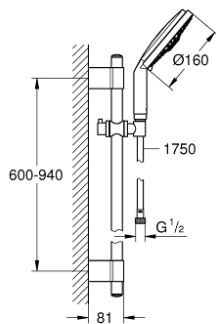

28 763 001 RAINSHOWER COSMOPOLITAN 160 SHOWER RAIL SET 4 SPRAYS

PRODUCT DESCRIPTION

- Colour: chrome
- Consisting of:
 - hand shower Cosmopolitan (28 756 000)
 - shower rail, 900 mm (28 819 001)
 - with wall holders made of metal
 - shower hose Silverflex 1750 mm 1/2" x 1/2" (28 388)
- GROHE LongLife finish
- FastFixation Plus adjustable distance between brackets for adaption to existing drilling holes
- Inner WaterGuide - inner insulation for surface protection
- TwistStop - to prevent hose from twisting

28 763 001 RAINSHOWER COSMOPOLITAN 160 SHOWER RAIL SET 4 SPRAYS

SPARE PARTS, October 2016 – now

- 1: Cover cap (Spare part-nr. 45922000)
 - 2: Glide element (Spare part-nr. 06765000)
 - 3: Shower bar holder (Spare part-nr. 48333000)
 - 4: Dirt strainer (Spare part-nr. 0700200M)
 - 5: Spacer (Spare part-nr. 45914XE0)*
- * Optional accessories