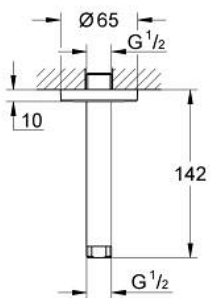

28 724 LS0 RAINSHOWER SHOWER ARM CEILING 142 MM

PRODUCT DESCRIPTION

- Colour: moon white/chrome
- connection thread ½"
- GROHE LongLife finish

28 724 LS0 RAINSHOWER SHOWER ARM CEILING 142 MM

SPARE PARTS, September 2013 – now

1: Escutcheon (Spare part-nr. 11741LS0)