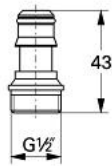

## 28 637 XX0 RELEXA COUPLING PIECE

### PRODUCT DESCRIPTION

- Colour: dark grey
- As replacement
- Connector for new hand shower and hose
- Each handshower includes with coupling
- With flow regulating valve
- 9.5 l/min. maximum flow rate at 1 - 6 bar

## 28 637 XX0 **RELEXA COUPLING PIECE**

No exploded view is available for this spare part list.

**SPARE PARTS**, January 1992 – now

1: O-ring (11 x 2mm) (Spare part-nr. 0122400M)