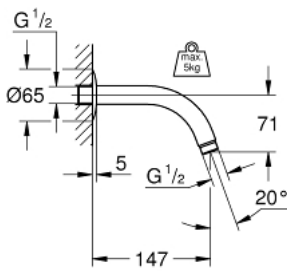

28 541 000 RELEXA SHOWER ARM 147 MM

PRODUCT DESCRIPTION

- Colour: chrome
- connection thread ½"
- Escutcheon
- GROHE LongLife finish

28 541 000 **RELEXA SHOWER ARM 147 MM**

SPARE PARTS, January 1989 – now

1: Escutcheon (1/2") (Spare part-nr. 02201000)