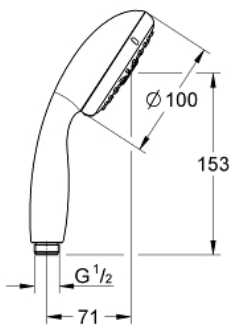

28 421 002 TEMPESTA 100 HAND SHOWER 4 SPRAYS

PRODUCT DESCRIPTION

- Colour: chrome
- spray patterns: GROHE Rain O², Rain, Massage, Jet
- 9.5 l/min flow limiter
- GROHE DreamSpray - perfect spray pattern
- GROHE LongLife finish
- GROHE SpeedClean - effortless limescale removal
- Inner WaterGuide - inner insulation for surface protection
- Universal mounting system, fitting all standard shower hoses
- max. flow rate 2.5 gpm (9.5 l/min)
- min. recommended pressure 1.0 bar

28 421 002 TEMPESTA 100 HAND SHOWER 4 SPRAYS

SPARE PARTS, March 2017 – now

1: Dirt strainer (Spare part-nr. 0700200M)