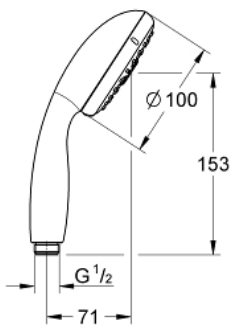

28 421 002 TEMPESTA 100 HAND SHOWER 4 SPRAYS

PRODUCT DESCRIPTION

- Colour: chrome
- spray patterns: GROHE Rain O², Rain, Massage, Jet
- GROHE EcoJoy 9,5 l/min flow limiter
- GROHE DreamSpray - perfect spray pattern
- GROHE LongLife finish
- GROHE SpeedClean - effortless limescale removal
- Inner WaterGuide - inner insulation for surface protection
- Universal mounting system, fitting all standard shower hoses
- max. flow rate 2.5 gpm (9.5 l/min)
- min. recommended pressure 1.0 bar

28 421 002 TEMPESTA 100 HAND SHOWER 4 SPRAYS

SPARE PARTS, March 2017 – now

1: Dirt strainer (Spare part-nr. 0700200M)