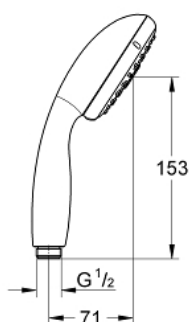

## 28 419 002 TEMPESTA 100 HANDSHOWER 3 SPRAYS

### PRODUCT DESCRIPTION

- Colour: chrome
- spray patterns: GROHE Rain O<sup>2</sup>, Rain, Massage
- 9.5 l/min flow limiter
- GROHE DreamSpray - perfect spray pattern
- GROHE LongLife finish
- GROHE SpeedClean - effortless limescale removal
- Inner WaterGuide - inner insulation for surface protection
- ShockProof silicone ring prevents damages caused by shower falling
- Universal mounting system, fitting all standard shower hoses
- suitable for instantaneous heater
- min. recommended pressure 1.0 bar

## 28 419 002 TEMPESTA 100 HANDSHOWER 3 SPRAYS

**SPARE PARTS**, March 2017 – now

1: Dirt strainer (Spare part-nr. 0700200M)