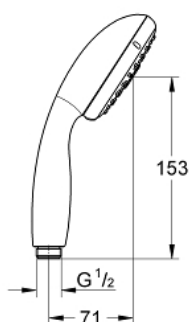

28 419 002 TEMPESTA 100 HANDSHOWER 3 SPRAYS

PRODUCT DESCRIPTION

- Colour: chrome
- spray patterns: GROHE Rain O², Rain, Massage
- GROHE EcoJoy 9,5 l/min flow limiter
- GROHE DreamSpray - perfect spray pattern
- GROHE LongLife finish
- GROHE SpeedClean - effortless limescale removal
- Inner WaterGuide - inner insulation for surface protection
- ShockProof silicone ring prevents damages caused by shower falling
- Universal mounting system, fitting all standard shower hoses
- suitable for instantaneous heater
- min. recommended pressure 1.0 bar

28 419 002 TEMPESTA 100 HANDSHOWER 3 SPRAYS

SPARE PARTS, March 2017 – now

1: Dirt strainer (Spare part-nr. 0700200M)