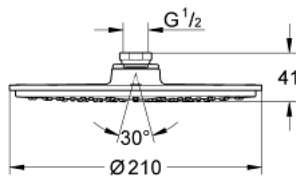

28 368 LS0 RAINSHOWER COSMOPOLITAN 210 HEAD SHOWER 1 SPRAY

PRODUCT DESCRIPTION

- Colour: moon white/chrome
- Spray pattern: Rain
- starting at 0.5 bar flow pressure
- • Spray plate white
- Ø 210 mm
- material: metal
- With ball joint
- Rotation angle $\pm 15^\circ$
- connection thread $\frac{1}{2}$ "
- GROHE DreamSpray - perfect flow
- GROHE LongLife finish
- GROHE SpeedClean - effortless limescale removal
- suitable for instantaneous heater
- This head shower should only be used in conjunction with shower arm 28 384, 28 497 28 576 or 28 724!
- GROHE LongLife finish

28 368 LS0 RAINSHOWER COSMOPOLITAN 210 HEAD SHOWER 1 SPRAY

SPARE PARTS, September 2013 – now

1: Replacement part set (Spare part-nr. 45933000)