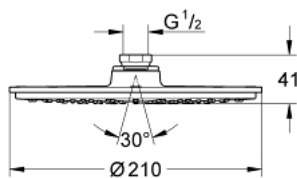

28 368 00E RAINSHOWER COSMOPOLITAN 210 HEAD SHOWER 1 SPRAY

PRODUCT DESCRIPTION

- Colour: chrome
- Spray pattern: Rain
- starting at 0.5 bar flow pressure
- maximum flow rate (at 3 bar): 5 l/min
- Ø 210 mm
- material: metal
- With ball joint
- Rotation angle $\pm 15^\circ$
- connection thread $\frac{1}{2}$ "
- GROHE EcoJoy - less water, perfect flow
- GROHE LongLife finish
- GROHE SpeedClean - effortless limescale removal
- suitable for instantaneous heater
- min. recommended pressure 1.0 bar
- This head shower should only be used in conjunction with shower arm 28 497 or 28 576

28 368 00E **RAINSHOWER COSMOPOLITAN 210 HEAD SHOWER 1 SPRAY**

SPARE PARTS, October 2008 – now

1: Replacement part set (Spare part-nr. 45933000)