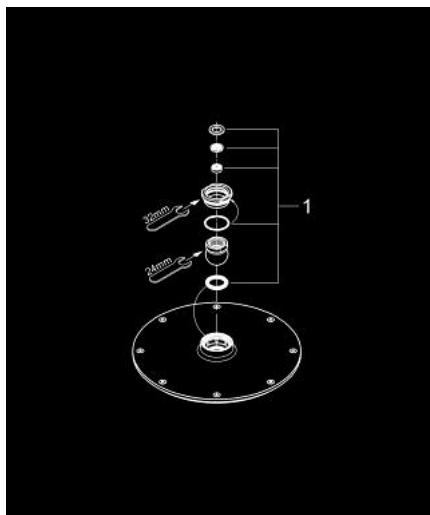

28 368 00E RAINSHOWER COSMOPOLITAN 210 HEAD SHOWER 1 SPRAY

PRODUCT DESCRIPTION

- Colour: chrome
- Spray pattern: Rain
- starting at 0.5 bar flow pressure
- maximum flow rate (at 3 bar): 5 l/min
- Ø 210 mm
- material: metal
- With ball joint
- Rotation angle $\pm 15^\circ$
- connection thread $\frac{1}{2}$ "
- GROHE EcoJoy - less water, perfect flow
- GROHE LongLife finish
- GROHE SpeedClean - effortless limescale removal
- suitable for instantaneous heater
- min. recommended pressure 1.0 bar
- This head shower should only be used in conjunction with shower arm 28 497 or 28 576

28 368 00E **RAINSHOWER COSMOPOLITAN 210 HEAD SHOWER 1 SPRAY**

SPARE PARTS, October 2008 – now

1: Replacement part set (Spare part-nr. 45933000)