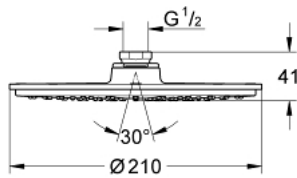

28 368 000 RAINSHOWER COSMOPOLITAN 210 HEAD SHOWER 1 SPRAY

PRODUCT DESCRIPTION

- Colour: chrome
- Spray pattern: Rain
- starting at 0.5 bar flow pressure
- maximum flow rate (at 3 bar): 16.5 l/min
- Ø 210 mm
- material: metal
- With ball joint
- Rotation angle $\pm 15^\circ$
- connection thread $\frac{1}{2}$ "
- GROHE DreamSpray - perfect flow
- GROHE LongLife finish
- GROHE SpeedClean - effortless limescale removal
- suitable for instantaneous heater
- This head shower should only be used in conjunction with shower arm 28 384, 28 497 28 576 or 28 724!

28 368 000 **RAINSHOWER COSMOPOLITAN 210 HEAD SHOWER 1 SPRAY**

SPARE PARTS, January 2002 – now

1: Replacement part set (Spare part-nr. 45933000)