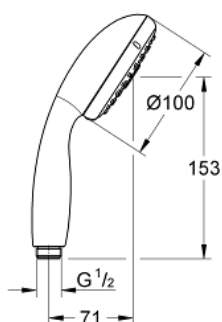

28 261 002 TEMPESTA 100 HANDSHOWER 3 SPRAYS

PRODUCT DESCRIPTION

- Colour: chrome
- spray patterns: GROHE Rain O², Rain, Massage
- GROHE DreamSpray - perfect spray pattern
- GROHE LongLife finish
- GROHE SpeedClean - effortless limescale removal
- Inner WaterGuide - inner insulation for surface protection
- ShockProof silicone ring prevents damages caused by shower falling
- Universal mounting system, fitting all standard shower hoses
- suitable for instantaneous heater
- min. recommended pressure 1.0 bar

28 261 002 TEMPESTA 100 HANDSHOWER 3 SPRAYS

SPARE PARTS, March 2017 – now

1: Dirt strainer (Spare part-nr. 0700200M)