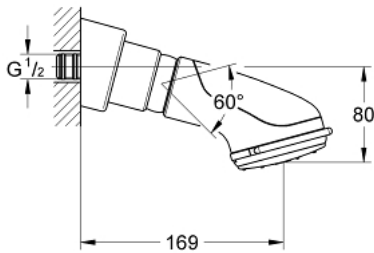

28 190 000 RELEXA PLUS 80 DUAL HEAD SHOWER 2 SPRAYS

PRODUCT DESCRIPTION

- Colour: chrome
- Turbo Jet (normal spray hard)/Normal (full shower spray)
- Ball-joint
- Installation dependent angle of inclination
- Connection thread with pre-assembled sealing
- For shower or bath
- GROHE LongLife finish
- GROHE SpeedClean - effortless limescale removal

28 190 000 RELEXA PLUS 80 DUAL HEAD SHOWER 2 SPRAYS

SPARE PARTS, January 1991 – now

- 1: Spray faceplate (Spare part-nr. 45663000)
- 2: Escutcheon (Spare part-nr. 45664000)
- 3: Thread pin (M6 x 6) (Spare part-nr. 45665000)
- 4: Dirt strainer (Spare part-nr. 0492200M)