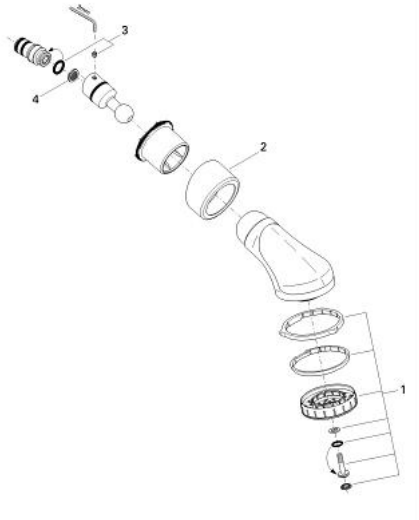

28 190 000 RELEXA PLUS 80 DUAL HEAD SHOWER 2 SPRAYS

PRODUCT DESCRIPTION

- Colour: chrome
- Turbo Jet (normal spray hard)/Normal (full shower spray)
- Ball-joint
- Installation dependent angle of inclination
- Connection thread with pre-assembled sealing
- For shower or bath
- GROHE LongLife finish
- GROHE SpeedClean - effortless limescale removal

28 190 000 RELEXA PLUS 80 DUAL HEAD SHOWER 2 SPRAYS

SPARE PARTS, January 1991 – now

- 1: Spray faceplate (Spare part-nr. 45663000)
- 2: Escutcheon (Spare part-nr. 45664000)
- 3: Thread pin (M6 x 6) (Spare part-nr. 45665000)
- 4: Dirt strainer (Spare part-nr. 0492200M)