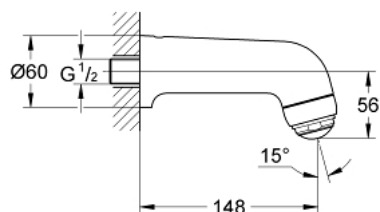

28 089 000 RELEXA PLUS 30 SPORTS HEAD SHOWER 1 SPRAY

PRODUCT DESCRIPTION

- Colour: chrome
- Heavy, casted model
- Theft proof
- connection thread ½"
- Projection 148 mm
- GROHE LongLife finish
- Adjustable flow rate
- From 5 till 35 l/min.

28 089 000 RELEXA PLUS 30 SPORTS HEAD SHOWER 1 SPRAY

SPARE PARTS, January 1979 – now

- 1: Spray faceplate (Spare part-nr. 45130000)
- 2: Repl. screw with O-ring (Spare part-nr. 45137000)
- 2.1: O-ring (22 x 3mm) (Spare part-nr. 0128400M)