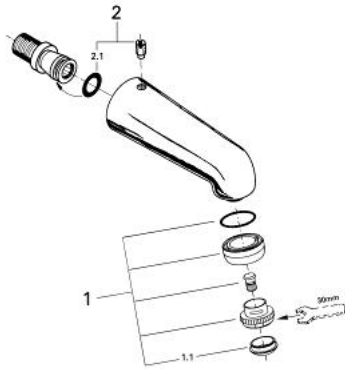

28 089 000 RELEXA PLUS 30 SPORTS HEAD SHOWER 1 SPRAY

PRODUCT DESCRIPTION

- Colour: chrome
- Heavy, casted model
- Theft proof
- connection thread ½"
- Projection 148 mm
- GROHE LongLife finish
- Adjustable flow rate
- From 5 till 35 l/min.

28 089 000 RELEXA PLUS 30 SPORTS HEAD SHOWER 1 SPRAY

SPARE PARTS, January 1979 – now

- 1: Spray faceplate (Spare part-nr. 45130000)
- 2: Repl. screw with O-ring (Spare part-nr. 45137000)
- 2.1: O-ring (22 x 3mm) (Spare part-nr. 0128400M)