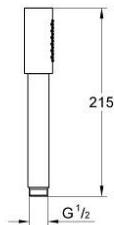

## 28 034 000 SENA STICK HAND SHOWER 1 SPRAY

### PRODUCT DESCRIPTION

- Colour: chrome
- spray pattern: Standard spray
- material: metal
- GROHE DreamSpray - perfect spray pattern
- GROHE LongLife finish
- GROHE SpeedClean - effortless limescale removal
- Inner WaterGuide - inner insulation for surface protection
- Universal mounting system, fitting all standard shower hoses