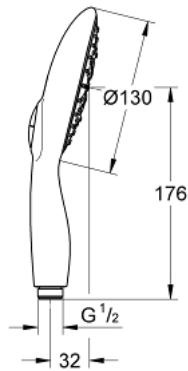

27 962 000 **POWER&SOUL 130 HAND SHOWER 4+ SPRAYS**

PRODUCT DESCRIPTION

- Colour: chrome
- spray patterns: GROHE Rain O², Rain, Bokoma Spray, Jet
- Consisting of:
 - hand shower Power&Soul 130 (27 673 000)
 - travellers kit
 - GROHE DreamSpray - perfect spray pattern
 - GROHE One-Click Showering spray selection with one click
 - GROHE LongLife finish
 - GROHE SpeedClean - effortless limescale removal
 - Inner WaterGuide - inner insulation for surface protection
 - Universal mounting system, fitting all standard shower hoses
 - suitable for instantaneous heater

Pure Freude
an Wasser

27 962 000 **POWER&SOUL 130 HAND SHOWER 4+ SPRAYS**

SPARE PARTS, April 2012 – now

1: Dirt strainer (Spare part-nr. 0700200M)