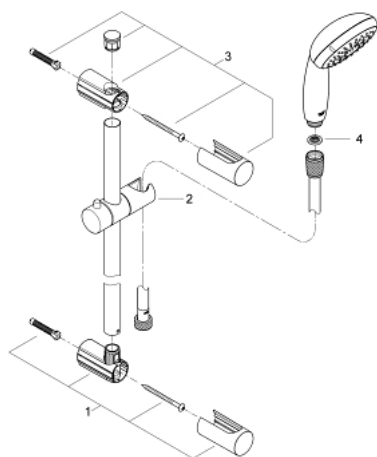

27 955 000 VITALIO START 100 SHOWER RAIL SET 3 SPRAYS

PRODUCT DESCRIPTION

- Colour: chrome
- Consisting of:
 - hand shower Vitalio Start 100 (27 953)
 - shower rail Vitalio Universal 600 mm (27 724)
 - VitalioFlex Trend shower hose 1750 mm (28 742)
- 9.5 l/min flow limiter
- GROHE DreamSpray - perfect spray pattern
- GROHE LongLife finish
- Flexible Installation - 1 adjustable bracket for existing drill holes
- GROHE SpeedClean - effortless limescale removal
- Inner WaterGuide - inner insulation for surface protection
- ShockProof silicone ring prevents damages caused by shower falling
- suitable for screwing (including screws and dowels) or gluing (GROHE QuickGlue S2 41 245 000 sold separately)
- holding force: max. 20 kg
- the specified holding capacity is valid for static (slowly applied) load and intended use only
- suitable for instantaneous heater
- 5 colour packaging with product window

27 955 000 VITALIO START 100 SHOWER RAIL SET 3 SPRAYS

SPARE PARTS, October 2013 – now

- 1: Shower bar holder (Spare part-nr. 48095000)
- 2: Glide element (Spare part-nr. 12140000)
- 3: Shower bar holder (Spare part-nr. 48097000)
- 4: Dirt strainer (Spare part-nr. 0700200M)