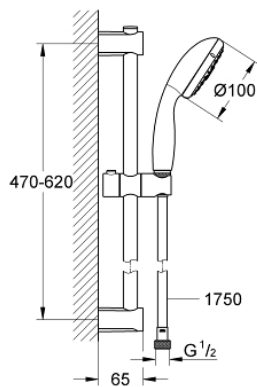

27 955 000 VITALIO START 100 SHOWER RAIL SET 3 SPRAYS

PRODUCT DESCRIPTION

- Colour: chrome
- Consisting of:
 - hand shower Vitalio Start 100 (27 953)
 - shower rail Vitalio Universal 600 mm (27 724)
 - VitalioFlex Trend shower hose 1750 mm (28 742)
- 9.5 l/min flow limiter
- GROHE DreamSpray - perfect spray pattern
- GROHE LongLife finish
- Flexible Installation - 1 adjustable bracket for existing drill holes
- GROHE SpeedClean - effortless limescale removal
- Inner WaterGuide - inner insulation for surface protection
- ShockProof silicone ring prevents damages caused by shower falling
- suitable for screwing (including screws and dowels) or gluing (GROHE QuickGlue S2 41 245 000 sold separately)
- holding force: max. 20 kg
- the specified holding capacity is valid for static (slowly applied) load and intended use only
- suitable for instantaneous heater
- 5 colour packaging with product window

27 955 000 VITALIO START 100 SHOWER RAIL SET 3 SPRAYS

SPARE PARTS, October 2013 – now

- 1: Shower bar holder (Spare part-nr. 48095000)
- 2: Glide element (Spare part-nr. 12140000)
- 3: Shower bar holder (Spare part-nr. 48097000)
- 4: Dirt strainer (Spare part-nr. 0700200M)