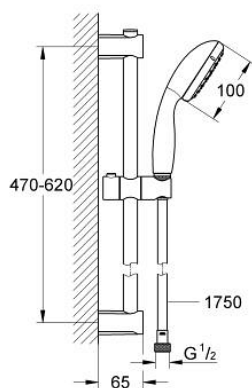

27 949 000 VITALIO START 100 SHOWER RAIL SET 2 SPRAYS

PRODUCT DESCRIPTION

- Colour: chrome
- Consisting of:
 - Vitalio Start hand shower (27 947 000)
 - shower rail Vitalio Universal 600 mm (27 724)
 - VitalioFlex Trend shower hose 1750 mm (28 742)
- 5.7 l/min flow limiter
- GROHE DreamSpray - perfect spray pattern
- GROHE LongLife finish
- Flexible Installation - 1 adjustable bracket for existing drill holes
- GROHE SpeedClean - effortless limescale removal
- Inner WaterGuide - inner insulation for surface protection
- ShockProof silicone ring prevents damages caused by shower falling
- suitable for screwing (including screws and dowels) or gluing (GROHE QuickGlue S2 41 245 000 sold separately)
- holding force: max. 20 kg
- the specified holding capacity is valid for static (slowly applied) load and intended use only
- suitable for instantaneous heater
- min. recommended pressure 1.0 bar
- 5 colour packaging with product window

27 949 000 VITALIO START 100 SHOWER RAIL SET 2 SPRAYS

SPARE PARTS, March 2012 – now

- 1: Shower bar holder (Spare part-nr. 48095000)
 - 2: Glide element (Spare part-nr. 12140000)
 - 3: Shower bar holder (Spare part-nr. 48097000)
 - 4: Dirt strainer (Spare part-nr. 0700200M)
 - 5: Spacer (Spare part-nr. 48051000)*
- * Optional accessories