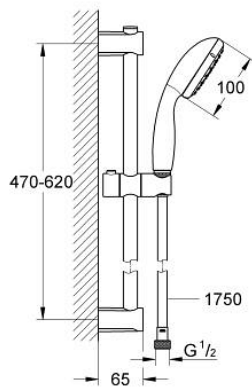

## 27 943 000 VITALIO START 100 SHOWER RAIL SET 1 SPRAY

### PRODUCT DESCRIPTION

- Colour: chrome
- Consisting of:
  - Vitalio Start hand shower (27 941 000)
  - shower rail Vitalio Universal 600 mm (27 724)
  - VitalioFlex Trend shower hose 1750 mm (28 742)
- 5.7 l/min flow limiter
- GROHE DreamSpray - perfect spray pattern
- GROHE LongLife finish
- Flexible Installation - 1 adjustable bracket for existing drill holes
- GROHE SpeedClean - effortless limescale removal
- Inner WaterGuide - inner insulation for surface protection
- ShockProof silicone ring prevents damages caused by shower falling
- suitable for screwing (including screws and dowels) or gluing (GROHE QuickGlue S2 41 245 000 sold separately)
- holding force: max. 20 kg
- the specified holding capacity is valid for static (slowly applied) load and intended use only
- suitable for instantaneous heater
- min. recommended pressure 1.0 bar
- 5 colour packaging with product window