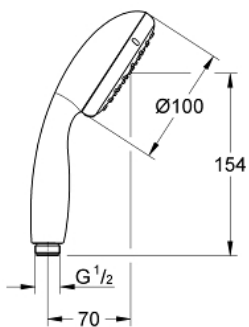

27 941 000 VITALIO START 100 HAND SHOWER 1 SPRAY

PRODUCT DESCRIPTION

- Colour: chrome
- Spray pattern: Rain
- 5.7 l/min flow limiter
- GROHE DreamSpray - perfect spray pattern
- GROHE LongLife finish
- GROHE SpeedClean - effortless limescale removal
- Inner WaterGuide - inner insulation for surface protection
- ShockProof silicone ring prevents damages caused by shower falling
- suitable for instantaneous heater
- Universal mounting system, fitting all standard shower hoses
- min. recommended pressure 1.0 bar
- 5 colour packaging with product window
- Spray pattern: Rain

Pure Freude
an Wasser

27 941 000 VITALIO START 100 HAND SHOWER 1 SPRAY

SPARE PARTS, April 2012 – now

1: Dirt strainer (Spare part-nr. 0700200M)