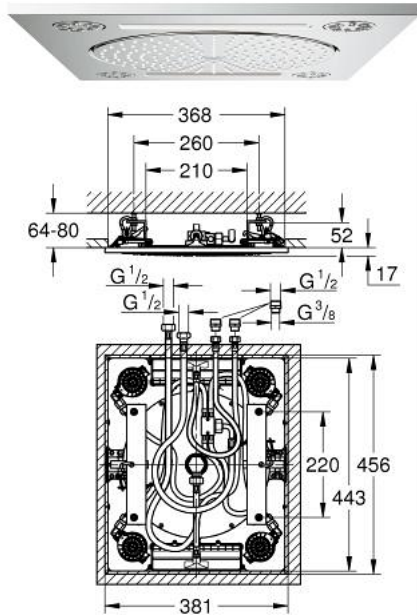

## 27 939 001 RAINSHOWER F-SERIES 15" CEILING SHOWER 3 SPRAYS

### PRODUCT DESCRIPTION

- Colour: chrome
- Rain, Bokoma Spray, Waterfall and combinations
- 381 mm x 17 mm x 456 mm
- material: metal
- GROHE DreamSpray - perfect spray pattern
- GROHE LongLife finish
- GROHE XL Waterfall extra wide waterfall spray
- GROHE SpeedClean - effortless limescale removal
- flow of single spray at 3 bar:
  - 1 x Rain spray 300 mm: approx. 20 l/min
  - 2 x XL Waterfall: 1 x Waterfall 20 l, 2 x Waterfall 32 l/min
  - 4 x Bokoma Spray with adjustment angle 20°: 20 l/min
- head shower has to be controlled by 4 outlets