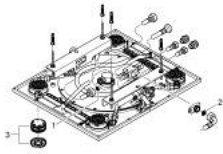

27 939 001 RAINSHOWER F-SERIES 15" CEILING SHOWER 3 SPRAYS

SPARE PARTS, March 2012 – now

- 1: Dirt strainer (Spare part-nr. 48007000)
- 2: Dirt strainer (Spare part-nr. 47135000)
- 3: Spray face (Spare part-nr. 48348000)