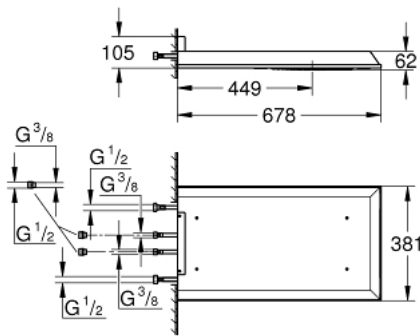

27 938 001 RAINSHOWER F-SERIES 15" HEAD SHOWER 3 SPRAYS

PRODUCT DESCRIPTION

- Colour: chrome
- Rain, Bokoma Spray, Waterfall and combinations
- 381 mm (width) x 62 mm (height) x 678 mm (depth)
- material: metal
- GROHE DreamSpray - perfect spray pattern
- GROHE LongLife finish
- GROHE XL Waterfall extra wide waterfall spray
- GROHE SpeedClean - effortless limescale removal
- flow of single spray at 3 bar:
 - 1 x Rain spray 300 mm: approx. 20 l/min
 - 2 x XL Waterfall: 1 x Waterfall 20 l, 2 x Waterfall 32 l/min
 - 4 x Bokoma Spray with adjustment angle 20°: 20 l/min
- requires rough-in set (26 042 000) – to be ordered separately
- head shower has to be controlled by 4 outlets

27 938 001 RAINSHOWER F-SERIES 15" HEAD SHOWER 3 SPRAYS

SPARE PARTS, March 2012 – now

1: Dirt strainer (Spare part-nr. 48007000)

2: Dirt strainer (Spare part-nr. 47135000)

3: Spray face (Spare part-nr. 48348000)