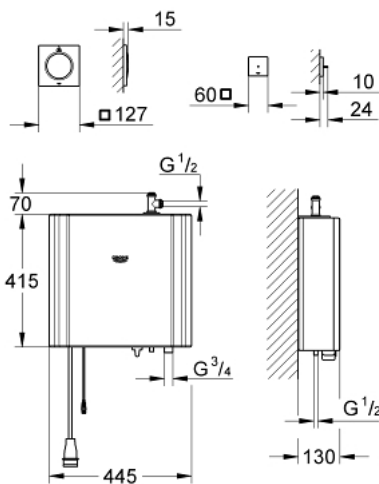

### PRODUCT DESCRIPTION

- Colour: chrome
- Consisting of:
  - Steam generator
  - 415 x 445 x 130 mm
  - Suitable for steam rooms up to 12.5 m<sup>3</sup>
  - Supply voltage 400 V 3L+N+PE AC, 50 Hz
  - Power 6.6 kW
  - Water inlet 3/4"
  - Operating pressure 1 – 5 bar (above pressure reducer)
  - Automatic emptying
  - Water outlet 1/2"
  - Steam temperature: max. 55° C
  - steam outlet 1/2"
  - type of protection IP 23
  - CE approved
  - with connecting plug
  - Steam outlet module with indentation for fragranced oil
  - 127 x 127 mm
  - connection thread 1/2"
  - Temperature sensor module
  - 60 x 60 x 12 mm
  - GROHE SpeedClean - effortless limescale removal
  - GROHE LongLife finish
  - requires rough-in set (29 074 000), F-digital Deluxe base unit box (26 374 000 or 36 397 000), Bluetooth unit (36 371 000) and various cable connections – all to be ordered separately due to installation situation
  - For detailed planning and product information please contact your local GROHE Customer Service