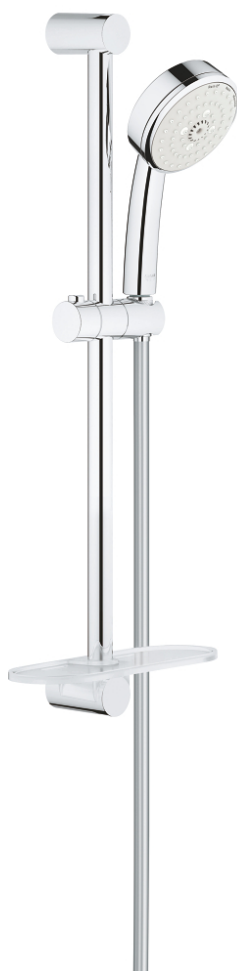

27 929 002 TEMPESTA COSMOPOLITAN 100 SHOWER RAIL SET 3 SPRAYS

PRODUCT DESCRIPTION

- Colour: chrome
- Consisting of:
 - Hand shower (27 572)
 - Shower rail, 600 mm (27 521)
 - Relaxaflex hose 1750 mm 1/2" x 1/2" (28 154)
 - GROHE EasyReach tray (27 596)
 - GROHE DreamSpray - perfect spray pattern
 - GROHE LongLife finish
 - GROHE SpeedClean - effortless limescale removal
 - Inner WaterGuide - inner insulation for surface protection
- suitable for instantaneous heater
- min. recommended pressure 1.0 bar