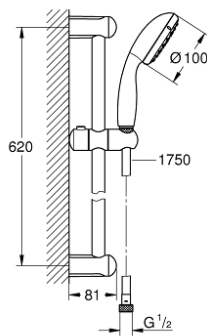

## 27 924 001 TEMPESTA 100 SHOWER RAIL SET 1 SPRAY

### PRODUCT DESCRIPTION

- Colour: chrome
- Consisting of:
  - hand shower (27 923)
  - shower rail, 600 mm (27 523)
  - Relaxaflex hose 1750 mm 1/2" x 1/2" (28 154)
  - 9.5 l/min flow limiter
  - GROHE DreamSpray - perfect spray pattern
  - GROHE LongLife finish
  - GROHE SpeedClean - effortless limescale removal
  - Inner WaterGuide - inner insulation for surface protection
  - ShockProof silicone ring prevents damages caused by shower falling
- suitable for instantaneous heater
- min. recommended pressure 1.0 bar

### SPARE PARTS, March 2017 – now

1: Shower bar holder (Spare part-nr. 48098000)

2: Glide element (Spare part-nr. 48099000)

3: Dirt strainer (Spare part-nr. 0700200M)

4: Spacer (Spare part-nr. 48051000)\*