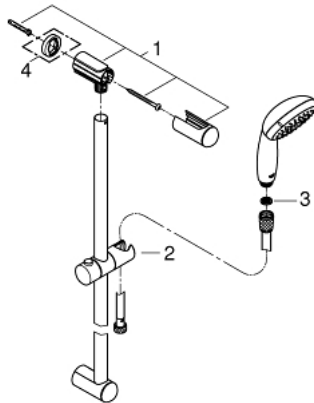

27 924 001 TEMPESTA 100 SHOWER RAIL SET 1 SPRAY

PRODUCT DESCRIPTION

- Colour: chrome
- Consisting of:
 - hand shower (27 923)
 - shower rail, 600 mm (27 523)
 - Relaxaflex hose 1750 mm 1/2" x 1/2" (28 154)
 - GROHE EcoJoy 9,5 l/min flow limiter
 - GROHE DreamSpray - perfect spray pattern
 - GROHE LongLife finish
 - GROHE SpeedClean - effortless limescale removal
 - Inner WaterGuide - inner insulation for surface protection
 - ShockProof silicone ring prevents damages caused by shower falling
- suitable for instantaneous heater
- min. recommended pressure 1.0 bar

27 924 001 TEMPESTA 100 SHOWER RAIL SET 1 SPRAY

SPARE PARTS, March 2017 – now

1: Shower bar holder (Spare part-nr. 48098000)

2: Glide element (Spare part-nr. 48099000)

3: Dirt strainer (Spare part-nr. 0700200M)