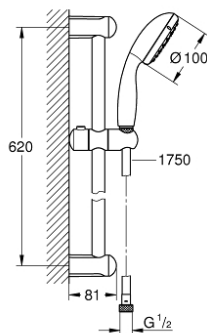

27 924 001 TEMPESTA 100 SHOWER RAIL SET 1 SPRAY

PRODUCT DESCRIPTION

- Colour: chrome
- Consisting of:
 - hand shower (27 923)
 - shower rail, 600 mm (27 523)
 - Relaxaflex hose 1750 mm 1/2" x 1/2" (28 154)
 - GROHE EcoJoy 9,5 l/min flow limiter
 - GROHE DreamSpray - perfect spray pattern
 - GROHE LongLife finish
 - GROHE SpeedClean - effortless limescale removal
 - Inner WaterGuide - inner insulation for surface protection
 - ShockProof silicone ring prevents damages caused by shower falling
- suitable for instantaneous heater
- min. recommended pressure 1.0 bar

27 924 001 TEMPESTA 100 SHOWER RAIL SET 1 SPRAY

SPARE PARTS, March 2017 – now

1: Shower bar holder (Spare part-nr. 48098000)

2: Glide element (Spare part-nr. 48099000)

3: Dirt strainer (Spare part-nr. 0700200M)