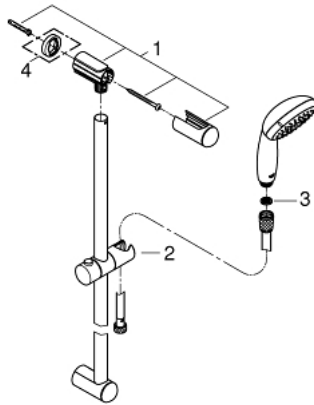

## 27 924 001 TEMPESTA 100 SHOWER RAIL SET 1 SPRAY

### PRODUCT DESCRIPTION

- Colour: chrome
- Consisting of:
  - hand shower (27 923)
  - shower rail, 600 mm (27 523)
  - Relaxaflex hose 1750 mm 1/2" x 1/2" (28 154)
  - 9.5 l/min flow limiter
  - GROHE DreamSpray - perfect spray pattern
  - GROHE LongLife finish
  - GROHE SpeedClean - effortless limescale removal
  - Inner WaterGuide - inner insulation for surface protection
  - ShockProof silicone ring prevents damages caused by shower falling
- suitable for instantaneous heater
- min. recommended pressure 1.0 bar

### SPARE PARTS, March 2017 – now

1: Shower bar holder (Spare part-nr. 48098000)

2: Glide element (Spare part-nr. 48099000)

3: Dirt strainer (Spare part-nr. 0700200M)

4: Spacer (Spare part-nr. 48051000)\*