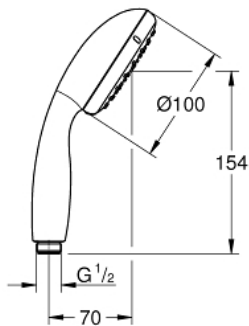

27 923 001 TEMPESTA 100 HAND SHOWER 1 SPRAY

PRODUCT DESCRIPTION

- Colour: chrome
- Spray pattern: Rain
- GROHE EcoJoy 9,5 l/min flow limiter
- GROHE DreamSpray - perfect spray pattern
- GROHE LongLife finish
- GROHE SpeedClean - effortless limescale removal
- Inner WaterGuide - inner insulation for surface protection
- ShockProof silicone ring prevents damages caused by shower falling
- Universal mounting system, fitting all standard shower hoses
- suitable for instantaneous heater
- min. recommended pressure 1.0 bar

27 923 001 TEMPESTA 100 HAND SHOWER 1 SPRAY

SPARE PARTS, March 2017 – now

1: Dirt strainer (Spare part-nr. 0700200M)