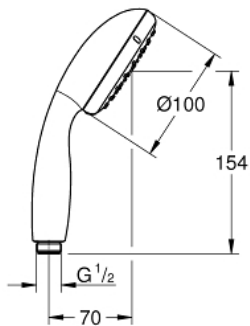

## 27 923 001 TEMPESTA 100 HAND SHOWER 1 SPRAY

### PRODUCT DESCRIPTION

- Colour: chrome
- Spray pattern: Rain
- 9.5 l/min flow limiter
- GROHE DreamSpray - perfect spray pattern
- GROHE LongLife finish
- GROHE SpeedClean - effortless limescale removal
- Inner WaterGuide - inner insulation for surface protection
- ShockProof silicone ring prevents damages caused by shower falling
- Universal mounting system, fitting all standard shower hoses
- suitable for instantaneous heater
- min. recommended pressure 1.0 bar

## 27 923 001 TEMPESTA 100 HAND SHOWER 1 SPRAY

**SPARE PARTS**, March 2017 – now

1: Dirt strainer (Spare part-nr. 0700200M)