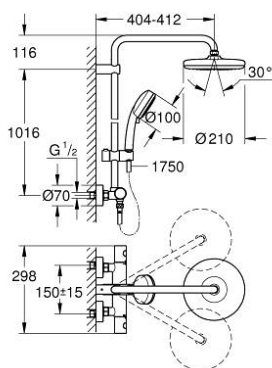

27 922 001 TEMPESTA COSMOPOLITAN SYSTEM 210 SHOWER SYSTEM WITH THERMOSTAT FOR WALL MOUNTING

PRODUCT DESCRIPTION

- Colour: chrome
- Consisting of:
  - horizontal swivable 390 mm shower arm
  - exposed thermostat with Aquadimmer function
- Allows change between:
  - head shower Tempesta 210 (26 408)
  - Spray pattern: Rain
  - maximum flow rate (at 3 bar): 19 l/min
- With ball joint
- Rotation angle $\pm 15^\circ$
- hand shower Tempesta Cosmopolitan 100 (27 571)
- 2 spray patterns: Rain, Jet
- maximum flow rate (at 3 bar): 14 l/min
- adjustable in height with gliding element
- Rotaflex TwistStop shower hose 1750 mm 1/2" x 1/2" (28 410)
- GROHE TurboStat - compact cartridge with wax thermoelement
- GROHE SafeStop - safety button at 38°C
- GROHE SafeStop Plus - optional temperature limiter at 43°C included
- GROHE DreamSpray - perfect spray pattern
- GROHE LongLife finish
- GROHE SpeedClean - effortless limescale removal
- Inner WaterGuide - inner insulation for surface protection
- TwistStop - to prevent hose from twisting
- Suitable for instantaneous heaters from 18 kW/h
- maximum flow rate (at 3 bar): 19 l/min
- Minimum flow rate 5 l/min
- optional upgrade: GROHE EasyReach tray (26 362), sold separately