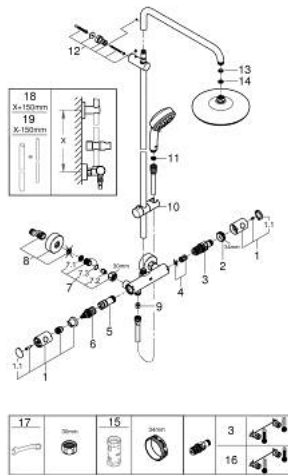

27 922 001 TEMPESTA COSMOPOLITAN SYSTEM 210 SHOWER SYSTEM WITH THERMOSTAT FOR WALL MOUNTING

SPARE PARTS, April 2018 – now

1. 1: 1/2" Metal handle (Spare part-nr. 47984000)
   - 1.1: Cover cap (Spare part-nr. 6458500M)
   - 2: Fitting ring (Spare part-nr. 47743000)
   - 3: 1/2" Thermostatic compact cartridge (Spare part-nr. 47439000)
   - 4: Buffer (Spare part-nr. 47398000)
   - 5: Water flow (Spare part-nr. 47751000)
   - 6: Aquadimmer (Spare part-nr. 12433000)
   - 7: Non-return valve (Spare part-nr. 47189000)
   - 7.1: Dirt Strainer (Spare part-nr. 0726400M)
   - 7.2: Non-return valve (Spare part-nr. 08565000)
   - 7.3: O-ring (17 x 2mm) (Spare part-nr. 0305500M)
   - 8: S-union (Spare part-nr. 12662000)
   - 9: Non-return valve (Spare part-nr. 08565000)
   - 10: Glide element (Spare part-nr. 12140000)
   - 11: Dirt strainer (Spare part-nr. 0700200M)
   - 12: Shower bar holder (Spare part-nr. 48423000)
   - 13: Fibre seal dia. Ø 18,5 x Ø 12 x 2 (Spare part-nr. 0138900M)
   - 14: Dirt strainer (Spare part-nr. 48007000)
   - 15: Socket Spanner (Spare part-nr. 19332000)*
   - 16: GROHE TurboStat cartridge 1/2" (Spare part-nr. 47175000)*
   - 17: Special spanner wrench (Spare part-nr. 19377000)*
   - 18: **Shower system pipe for retrofitting** (Spare part-nr. 48053000)*
   - 19: **Shower system pipe for retrofitting** (Spare part-nr. 48054000)*
2. Optional accessories