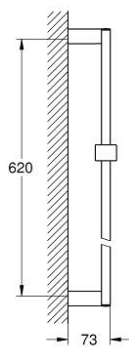

27 892 000 **EUPHORIA CUBE SHOWER RAIL, 600 MM**

PRODUCT DESCRIPTION

- Colour: chrome
- With wall holders, glide element and swivel holder
- GROHE LongLife finish

27 892 000 EUPHORIA CUBE SHOWER RAIL, 600 MM

SPARE PARTS, October 2011 – now

- 1: Glide element (Spare part-nr. 48180000)
- 2: Shower bar holder (Spare part-nr. 48179000)
- 3: Spacer (Spare part-nr. 27845000)*

* Optional accessories