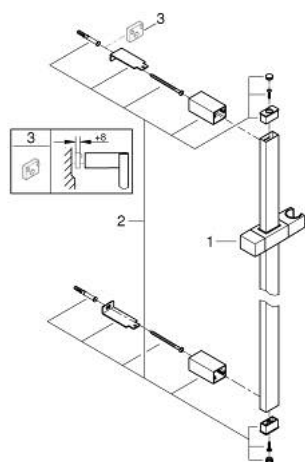

27 892 000 **EUPHORIA CUBE SHOWER RAIL, 600 MM**

PRODUCT DESCRIPTION

- Colour: chrome
- With wall holders, glide element and swivel holder
- GROHE LongLife finish

27 892 000 EUPHORIA CUBE SHOWER RAIL, 600 MM

SPARE PARTS, October 2011 – now

- 1: Glide element (Spare part-nr. 48180000)
- 2: Shower bar holder (Spare part-nr. 48179000)
- 3: Spacer (Spare part-nr. 27845000)*

* Optional accessories