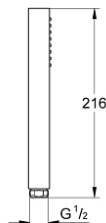

### PRODUCT DESCRIPTION

- Colour: chrome
- spray pattern: Standard spray
- material: metal
- with flow restrictor
- maximum flow rate (at 3 bar): 8.2 l/min
- GROHE EcoJoy - less water, perfect flow
- GROHE DreamSpray - perfect spray pattern
- GROHE LongLife finish
- GROHE SpeedClean - effortless limescale removal
- Inner WaterGuide - inner insulation for surface protection
- Universal mounting system, fitting all standard shower hoses
- suitable for instantaneous heater
- min. recommended pressure 1.0 bar