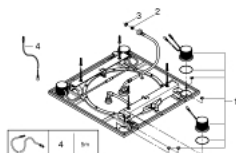

27 865 000 RAINSHOWER F-SERIES 20" CEILING SHOWER WITH LIGHT, 1 SPRAY

PRODUCT DESCRIPTION

- Colour: chrome
- Spray pattern: Rain
- 508 x 508 x 59 mm
- material: metal
- full spectrum LED: soft light with changing rainbow colours
- individually adjustable: permanent lighting with colour selection
- power supply for light 12 V DC
- CE approved
- GROHE DreamSpray - perfect spray pattern
- GROHE LongLife finish
- GROHE SpeedClean - effortless limescale removal
- suitable for instantaneous heater
- Requires rough-in set (29 069 000), F-digital Deluxe base unit box (36 397 000), Bluetooth unit (36 371 000) and various cable connections – all to be ordered separately due to installation situation.
- this product contains built-in LED lamps, which cannot be changed: energy efficiency class: A+
- For detailed planning and product information please contact your local GROHE Customer Service

27 865 000 RAINSHOWER F-SERIES 20" CEILING SHOWER WITH LIGHT, 1 SPRAY

SPARE PARTS, April 2018 – now

- 1: Spare part LED set (Spare part-nr. 40666000)
 - 2: Dirt strainer (Spare part-nr. 0676800M)
 - 3: Fibre seal dia. Ø 18,5 x Ø 12 x 2 (Spare part-nr. 0138900M)
 - 4: Cable extension light set, 5 m (Spare part-nr. 47867000)*
- * Optional accessories