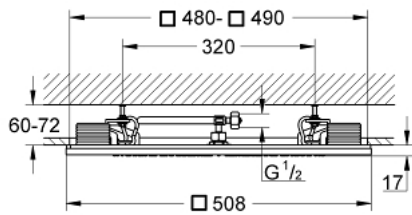

27 865 000 RAINSHOWER F-SERIES 20" CEILING SHOWER WITH LIGHT, 1 SPRAY

PRODUCT DESCRIPTION

- Colour: chrome
- Spray pattern: Rain
- 508 x 508 x 59 mm
- material: metal
- full spectrum LED: soft light with changing rainbow colours
- individually adjustable: permanent lighting with colour selection
- power supply for light 12 V DC
- CE approved
- GROHE DreamSpray - perfect spray pattern
- GROHE LongLife finish
- GROHE SpeedClean - effortless limescale removal
- suitable for instantaneous heater
- Requires rough-in set (29 069 000), F-digital Deluxe base unit box (36 397 000), Bluetooth unit (36 371 000) and various cable connections – all to be ordered separately due to installation situation.
- this product contains built-in LED lamps, which cannot be changed: energy efficiency class: A+
- For detailed planning and product information please contact your local GROHE Customer Service

27 865 000 RAINSHOWER F-SERIES 20" CEILING SHOWER WITH LIGHT, 1 SPRAY

SPARE PARTS, April 2018 – now

- 1: Spare part LED set (Spare part-nr. 40666000)
 - 2: Dirt strainer (Spare part-nr. 0676800M)
 - 3: Fibre seal dia. Ø 18,5 x Ø 12 x 2 (Spare part-nr. 0138900M)
 - 4: Cable extension light set, 5 m (Spare part-nr. 47867000)*
- * Optional accessories