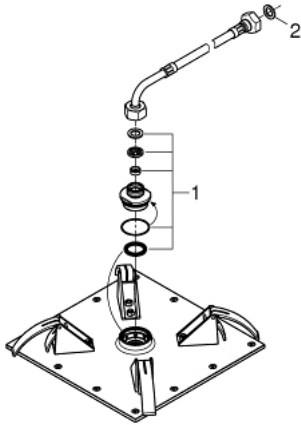

27 863 000 RAINSHOWER ALLURE 230 CEILING SHOWER 1 SPRAY

PRODUCT DESCRIPTION

- Colour: chrome
- Spray pattern: Rain
- 230 x 230 mm
- material: metal
- connection thread $\frac{1}{2}$ "
- GROHE DreamSpray - perfect spray pattern
- GROHE LongLife finish
- GROHE SpeedClean - effortless limescale removal
- suitable for instantaneous heater
- min. recommended pressure 1.0 bar

27 863 000 **RAINSHOWER ALLURE 230 CEILING SHOWER 1 SPRAY**

SPARE PARTS, August 2018 – now

1: Replacement part set (Spare part-nr. 48471000)

2: Fibre seal dia. \varnothing 18,5 x \varnothing 12 x 2 (Spare part-nr. 0138900M)