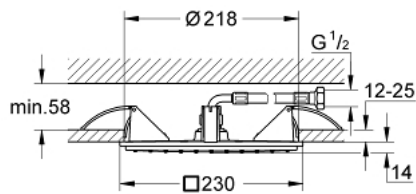

27 863 000 RAINSHOWER ALLURE 230 CEILING SHOWER 1 SPRAY

PRODUCT DESCRIPTION

- Colour: chrome
- Spray pattern: Rain
- 230 x 230 mm
- material: metal
- connection thread $\frac{1}{2}$ "
- GROHE DreamSpray - perfect spray pattern
- GROHE LongLife finish
- GROHE SpeedClean - effortless limescale removal
- suitable for instantaneous heater
- min. recommended pressure 1.0 bar

27 863 000 **RAINSHOWER ALLURE 230 CEILING SHOWER 1 SPRAY**

SPARE PARTS, August 2018 – now

1: Replacement part set (Spare part-nr. 48471000)

2: Fibre seal dia. \varnothing 18,5 x \varnothing 12 x 2 (Spare part-nr. 0138900M)