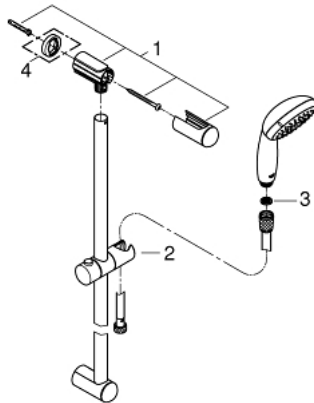

27 853 001 TEMPESTA 100 SHOWER RAIL SET 1 SPRAY

PRODUCT DESCRIPTION

- Colour: chrome
- Consisting of:
 - hand shower (27 852)
 - shower rail, 600 mm (27 523)
 - Relaxaflex hose 1750 mm 1/2" x 1/2" (28 154)
 - GROHE DreamSpray - perfect spray pattern
 - GROHE LongLife finish
 - GROHE SpeedClean - effortless limescale removal
 - Inner WaterGuide - inner insulation for surface protection
 - ShockProof silicone ring prevents damages caused by shower falling
- suitable for instantaneous heater
- min. recommended pressure 1.0 bar

27 853 001 **TEMPESTA 100 SHOWER RAIL SET 1 SPRAY**

SPARE PARTS, March 2017 – now

1: Shower bar holder (Spare part-nr. 48098000)

2: Glide element (Spare part-nr. 48099000)

3: Dirt strainer (Spare part-nr. 0700200M)