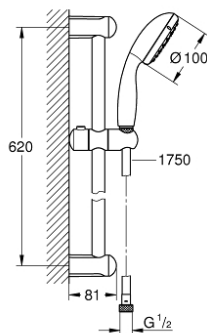

27 853 001 TEMPESTA 100 SHOWER RAIL SET 1 SPRAY

PRODUCT DESCRIPTION

- Colour: chrome
- Consisting of:
 - hand shower (27 852)
 - shower rail, 600 mm (27 523)
 - Relaxaflex hose 1750 mm 1/2" x 1/2" (28 154)
 - GROHE DreamSpray - perfect spray pattern
 - GROHE LongLife finish
 - GROHE SpeedClean - effortless limescale removal
 - Inner WaterGuide - inner insulation for surface protection
 - ShockProof silicone ring prevents damages caused by shower falling
- suitable for instantaneous heater
- min. recommended pressure 1.0 bar

27 853 001 **TEMPESTA 100 SHOWER RAIL SET 1 SPRAY**

SPARE PARTS, March 2017 – now

1: Shower bar holder (Spare part-nr. 48098000)

2: Glide element (Spare part-nr. 48099000)

3: Dirt strainer (Spare part-nr. 0700200M)