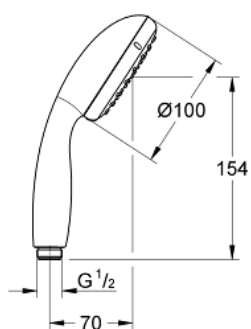

27 852 001 TEMPESTA 100 HAND SHOWER 1 SPRAY

PRODUCT DESCRIPTION

- Colour: chrome
- Spray pattern: Rain
- GROHE DreamSpray - perfect spray pattern
- GROHE LongLife finish
- GROHE SpeedClean - effortless limescale removal
- Inner WaterGuide - inner insulation for surface protection
- ShockProof silicone ring prevents damages caused by shower falling
- Universal mounting system, fitting all standard shower hoses
- suitable for instantaneous heater
- min. recommended pressure 1.0 bar

27 852 001 TEMPESTA 100 HAND SHOWER 1 SPRAY

SPARE PARTS, March 2017 – now

1: Dirt strainer (Spare part-nr. 0700200M)