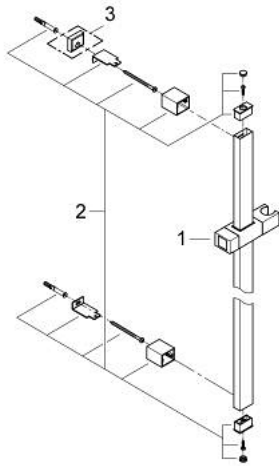

27 841 000 **EUPHORIA CUBE SHOWER RAIL, 900 MM**

PRODUCT DESCRIPTION

- Colour: chrome
- With wall holders, glide element and swivel holder
- GROHE LongLife finish

27 841 000 EUPHORIA CUBE SHOWER RAIL, 900 MM

SPARE PARTS, June 2011 – now

- 1: Glide element (Spare part-nr. 48180000)
- 2: Shower bar holder (Spare part-nr. 48179000)
- 3: Spacer (Spare part-nr. 27845000)*

* Optional accessories