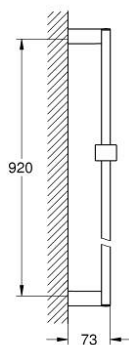

27 841 000 **EUPHORIA CUBE SHOWER RAIL, 900 MM**

PRODUCT DESCRIPTION

- Colour: chrome
- With wall holders, glide element and swivel holder
- GROHE LongLife finish

27 841 000 EUPHORIA CUBE SHOWER RAIL, 900 MM

SPARE PARTS, June 2011 – now

- 1: Glide element (Spare part-nr. 48180000)
- 2: Shower bar holder (Spare part-nr. 48179000)
- 3: Spacer (Spare part-nr. 27845000)*

* Optional accessories