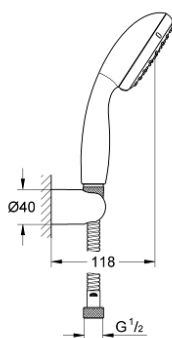

## 27 803 10E TEMPESTA 100 WALL HOLDER SET 2 SPRAYS

### PRODUCT DESCRIPTION

- Colour: chrome
- Consisting of:
  - hand shower Tempesta 100 II (27 597)
  - Wall shower holder (28 605)
  - Non-Adjustable;#160;
  - shower hose Relaxaflex 1500 mm 1/2" x 1/2" (28 151)
  - GROHE EcoJoy 5.7 l/min flow limiter
  - GROHE DreamSpray - perfect spray pattern
  - GROHE LongLife finish
  - GROHE SpeedClean - effortless limescale removal
  - Inner WaterGuide - inner insulation for surface protection
  - ShockProof silicone ring prevents damages caused by shower falling
  - suitable for instantaneous heater
  - min. recommended pressure 1.0 bar

## 27 803 10E TEMPESTA 100 WALL HOLDER SET 2 SPRAYS

**SPARE PARTS**, June 2013 – now

1: Dirt strainer (Spare part-nr. 0700200M)