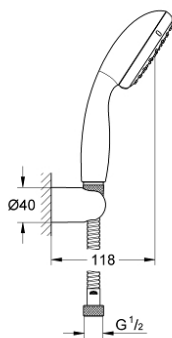

27 803 10E TEMPESTA 100 WALL HOLDER SET 2 SPRAYS

PRODUCT DESCRIPTION

- Colour: chrome
- Consisting of:
 - hand shower Tempesta 100 II (27 597)
 - Wall shower holder (28 605)
 - Non-Adjustable
 - shower hose Relaxaflex 1500 mm 1/2" x 1/2" (28 151)
 - 5.7 l/min flow limiter
 - GROHE DreamSpray - perfect spray pattern
 - GROHE LongLife finish
 - GROHE SpeedClean - effortless limescale removal
 - Inner WaterGuide - inner insulation for surface protection
 - ShockProof silicone ring prevents damages caused by shower falling
 - suitable for instantaneous heater
 - min. recommended pressure 1.0 bar

27 803 10E TEMPESTA 100 WALL HOLDER SET 2 SPRAYS

SPARE PARTS, June 2013 – now

1: Dirt strainer (Spare part-nr. 0700200M)