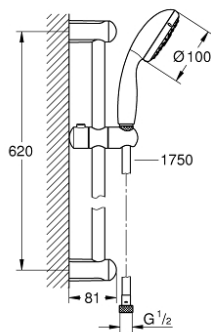

27 795 001 TEMPESTA 100 SHOWER RAIL SET 4 SPRAYS

PRODUCT DESCRIPTION

- Colour: chrome
- Consisting of:
 - hand shower (28 578)
 - shower rail, 600 mm (27 523)
 - Relaxaflex hose 1750 mm 1/2" x 1/2" (28 154)
 - GROHE DreamSpray - perfect spray pattern
 - GROHE LongLife finish
 - GROHE SpeedClean - effortless limescale removal
 - Inner WaterGuide - inner insulation for surface protection
 - ShockProof silicone ring prevents damages caused by shower falling
- suitable for instantaneous heater
- min. recommended pressure 1.0 bar

27 795 001 TEMPESTA 100 SHOWER RAIL SET 4 SPRAYS

SPARE PARTS, March 2017 – now

1: Shower bar holder (Spare part-nr. 48098000)

2: Glide element (Spare part-nr. 48099000)

3: Dirt strainer (Spare part-nr. 0700200M)