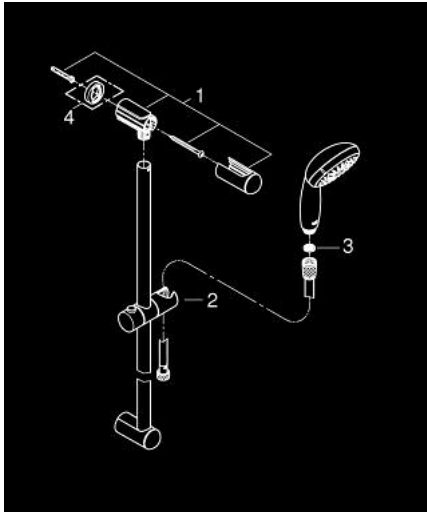

27 795 001 TEMPESTA 100 SHOWER RAIL SET 4 SPRAYS

PRODUCT DESCRIPTION

- Colour: chrome
- Consisting of:
 - hand shower (28 578)
 - shower rail, 600 mm (27 523)
 - Relaxaflex hose 1750 mm 1/2" x 1/2" (28 154)
 - GROHE DreamSpray - perfect spray pattern
 - GROHE LongLife finish
 - GROHE SpeedClean - effortless limescale removal
 - Inner WaterGuide - inner insulation for surface protection
 - ShockProof silicone ring prevents damages caused by shower falling
- suitable for instantaneous heater
- min. recommended pressure 1.0 bar

27 795 001 TEMPESTA 100 SHOWER RAIL SET 4 SPRAYS

SPARE PARTS, March 2017 – now

1: Shower bar holder (Spare part-nr. 48098000)

2: Glide element (Spare part-nr. 48099000)

3: Dirt strainer (Spare part-nr. 0700200M)

4: Spacer (Spare part-nr. 48051000)*

* Optional accessories