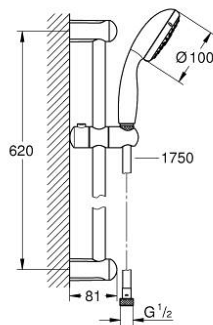

27 794 001 TEMPESTA 100 SHOWER RAIL SET 3 SPRAYS

PRODUCT DESCRIPTION

- Colour: chrome
- Consisting of:
 - hand shower (28 261)
 - shower rail, 600 mm (27 523)
 - Relexaflex hose 1750 mm 1/2" x 1/2" (28 154)
 - GROHE DreamSpray - perfect spray pattern
 - GROHE LongLife finish
 - GROHE SpeedClean - effortless limescale removal
 - Inner WaterGuide - inner insulation for surface protection
 - ShockProof silicone ring prevents damages caused by shower falling
- suitable for instantaneous heater
- min. recommended pressure 1.0 bar

27 794 001 TEMPESTA 100 SHOWER RAIL SET 3 SPRAYS

SPARE PARTS, March 2017 – now

1: Shower bar holder (Spare part-nr. 48098000)

2: Glide element (Spare part-nr. 48099000)

3: Dirt strainer (Spare part-nr. 0700200M)