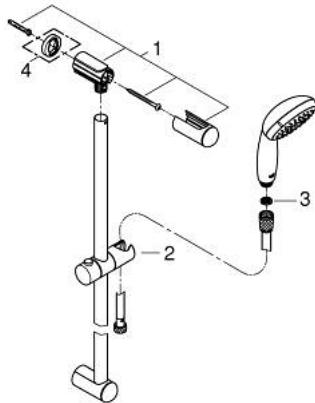

27 794 001 TEMPESTA 100 SHOWER RAIL SET 3 SPRAYS

PRODUCT DESCRIPTION

- Colour: chrome
- Consisting of:
 - hand shower (28 261)
 - shower rail, 600 mm (27 523)
 - Relexaflex hose 1750 mm 1/2" x 1/2" (28 154)
 - GROHE DreamSpray - perfect spray pattern
 - GROHE LongLife finish
 - GROHE SpeedClean - effortless limescale removal
 - Inner WaterGuide - inner insulation for surface protection
 - ShockProof silicone ring prevents damages caused by shower falling
- suitable for instantaneous heater
- min. recommended pressure 1.0 bar

27 794 001 TEMPESTA 100 SHOWER RAIL SET 3 SPRAYS

SPARE PARTS, March 2017 – now

1: Shower bar holder (Spare part-nr. 48098000)

2: Glide element (Spare part-nr. 48099000)

3: Dirt strainer (Spare part-nr. 0700200M)