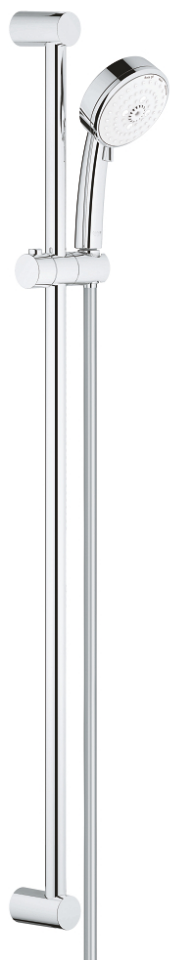

27 789 002 TEMPESTA COSMOPOLITAN 100 SHOWER RAIL SET 3 SPRAYS

PRODUCT DESCRIPTION

- Colour: chrome
- Consisting of:
 - Hand shower (27 572)
 - Shower rail, 900 mm (27 522)
 - Relaxaflex hose 1750 mm 1/2" x 1/2" (28 154)
 - GROHE DreamSpray - perfect spray pattern
 - GROHE LongLife finish
 - GROHE SpeedClean - effortless limescale removal
 - Inner WaterGuide - inner insulation for surface protection
 - suitable for instantaneous heater
 - min. recommended pressure 1.0 bar