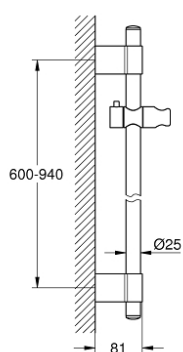

27 785 000 **POWER&SOUL SHOWER RAIL, 900 MM**

PRODUCT DESCRIPTION

- Colour: chrome
- with wall holders made of metal
- glide element and swivel holder
- GROHE FastFixation Plus (adjustable distance between wall shower holders for adaption to existing drillings)
- GROHE LongLife finish

27 785 000 **POWER&SOUL SHOWER RAIL, 900 MM**

SPARE PARTS, November 2016 – now

- 1: Cover cap (Spare part-nr. 45922000)
- 2: Glide element (Spare part-nr. 48177000)
- 3: Shower bar holder (Spare part-nr. 48333000)
- 4: Spacer (Spare part-nr. 45914XE0)*