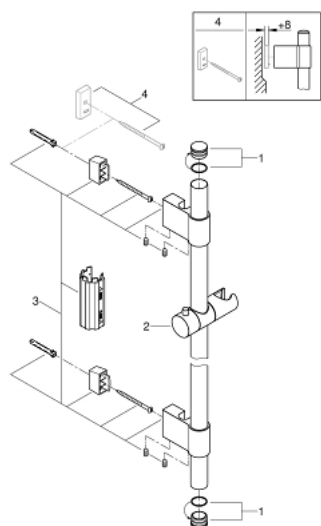

27 785 000 **POWER&SOUL SHOWER RAIL, 900 MM**

PRODUCT DESCRIPTION

- Colour: chrome
- with wall holders made of metal
- glide element and swivel holder
- GROHE FastFixation Plus (adjustable distance between wall shower holders for adaption to existing drillings)
- GROHE LongLife finish

27 785 000 **POWER&SOUL SHOWER RAIL, 900 MM**

SPARE PARTS, November 2016 – now

- 1: Cover cap (Spare part-nr. 45922000)
- 2: Glide element (Spare part-nr. 48177000)
- 3: Shower bar holder (Spare part-nr. 48333000)
- 4: Spacer (Spare part-nr. 45914XE0)*