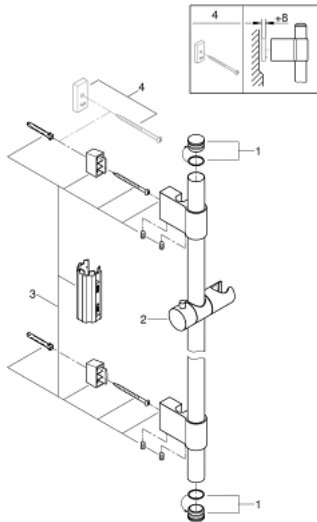

27 784 000 **POWER&SOUL SHOWER RAIL, 600 MM**

PRODUCT DESCRIPTION

- Colour: chrome
- with wall holders made of metal
- glide element and swivel holder
- GROHE FastFixation Plus (adjustable distance between wall shower holders for adaption to existing drillings)
- GROHE LongLife finish

27 784 000 **POWER&SOUL SHOWER RAIL, 600 MM**

SPARE PARTS, November 2016 – now

- 1: Cover cap (Spare part-nr. 45922000)
- 2: Glide element (Spare part-nr. 48177000)
- 3: Shower bar holder (Spare part-nr. 48333000)
- 4: Spacer (Spare part-nr. 45914XE0)*