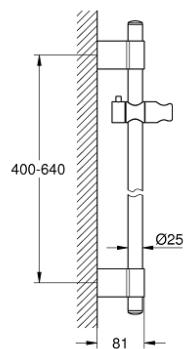

27 784 000 **POWER&SOUL SHOWER RAIL, 600 MM**

PRODUCT DESCRIPTION

- Colour: chrome
- with wall holders made of metal
- glide element and swivel holder
- GROHE FastFixation Plus (adjustable distance between wall shower holders for adaption to existing drillings)
- GROHE LongLife finish

27 784 000 **POWER&SOUL SHOWER RAIL, 600 MM**

SPARE PARTS, November 2016 – now

- 1: Cover cap (Spare part-nr. 45922000)
- 2: Glide element (Spare part-nr. 48177000)
- 3: Shower bar holder (Spare part-nr. 48333000)
- 4: Spacer (Spare part-nr. 45914XE0)*