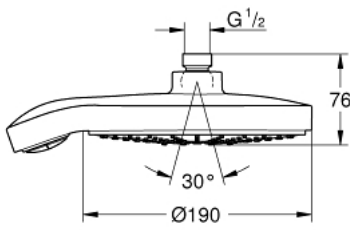

## 27 765 000 **POWER&SOUL COSMOPOLITAN 190 HEAD SHOWER 4+ SPRAYS**

### PRODUCT DESCRIPTION

- Colour: chrome
- spray patterns: GROHE Rain O<sup>2</sup>, Rain, Bokoma Spray, Jet
- Ø 190 mm
- GROHE DreamSpray - perfect spray pattern
- GROHE One-click showering spray selection via push of a button
- GROHE LongLife finish
- GROHE SpeedClean - effortless limescale removal
- Inner WaterGuide - inner insulation for surface protection
- suitable for instantaneous heater
- min. recommended pressure 1.0 bar

## 27 765 000 **POWER&SOUL COSMOPOLITAN 190 HEAD SHOWER 4+ SPRAYS**

**SPARE PARTS**, April 2011 – now

1: Fibre seal dia. Ø 18,5 x Ø 12 x 2 (Spare part-nr. 0138900M)

2: Dirt strainer (Spare part-nr. 0676800M)